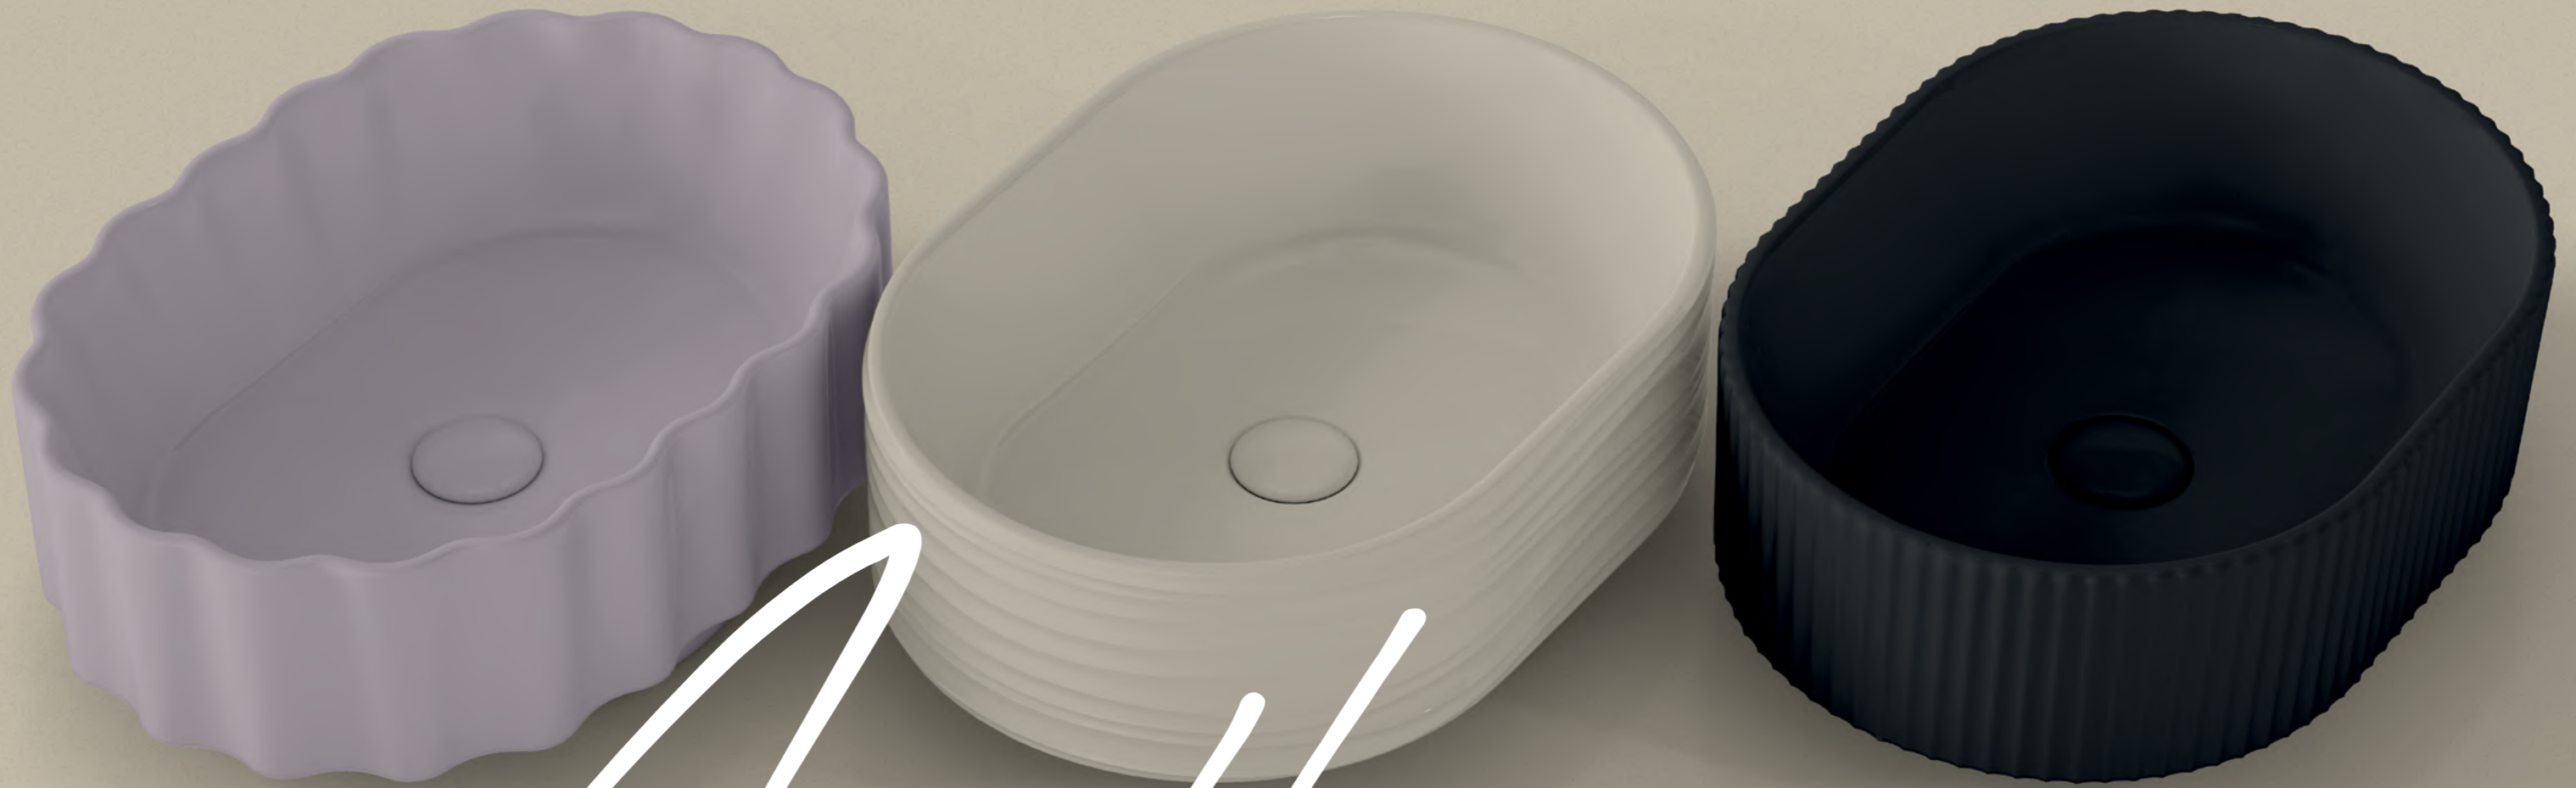

Естественные формы,
подсказанные природой

Shapes
inspired by nature

Antipassino