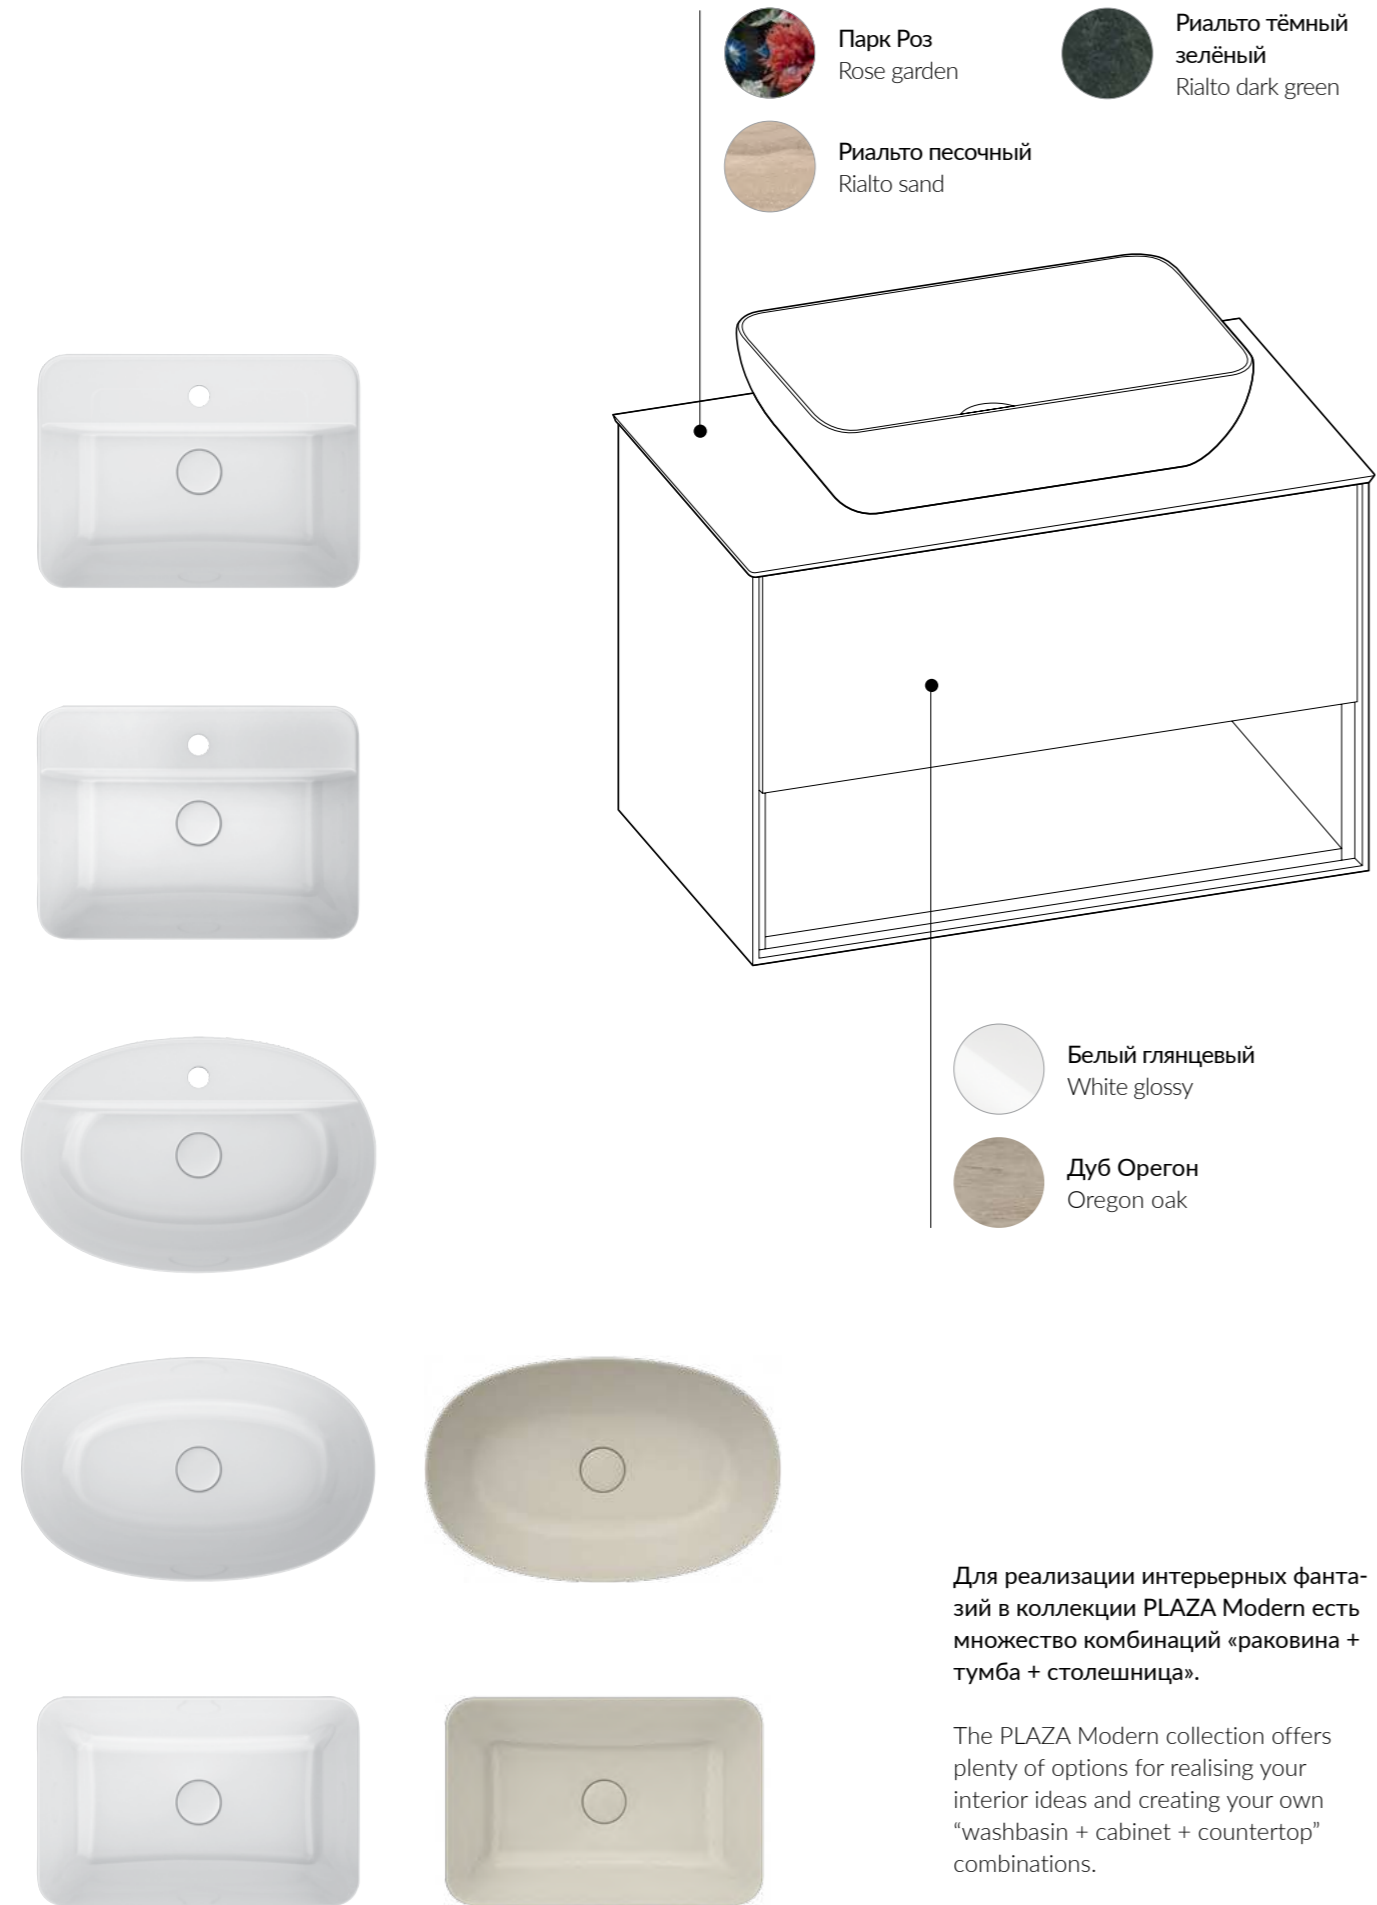

The range of PLAZA Modern ceramic countertops includes reproductions of marble as well as amazing floral decoration. The countertop, with large roses on a black background, looks very impressive and can set the mood of the entire interior. Countertops are available in three sizes: 80, 100 and 120 cm.

тумба | furniture
PL.M.100.2\WHT | 100 CM

столешница | countertop
PL1.VT95 | PL2.VT95
80/100/120 CM

столешница | countertop
PL1.VT97 | PL2.VT97
80/100/120 CM

столешница | countertop
PL1.SG560400R | PL2.SG560400R
80/100/120 CM

RIMUP

Подвесной унитаз PLAZA Modern выглядит стильно и современно. Компактная конструкция без бачка позволяет сэкономить пространство, а безободковую чашу будет проще содержать в чистоте. Фирменное сиденье реализовано с функциями плавного опускания Soft Close и быстрого снятия Clip Up.

The wall hung toilet PLAZA Modern looks stylish. The compact design without a tank saves space as the rimless bowl makes it easier to keep clean. The brand seat is equipped with Soft Close system and Clip Up function.