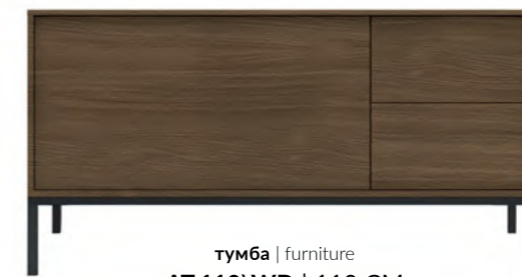

Цвет корпуса ATOLLO — древесный, с древесным или белым фасадом. Тумбу можно дополнить ножками, выполненными из массива, или металлическими: низкими для тумб, предназначенных для жилой зоны, и высокими — для использования в ванной. Также для данной тумбы доступен металлический держатель для полотенца.

The colour of the ATOLLO cabinet is wood, with wooden or white fronts. The cabinet can be supplemented with solid wood or metal legs: low for the living area and high for use in the bathroom. A metal towel holder is also available for this cabinet.

тумба | furniture
AT.110\WD | 110 CM