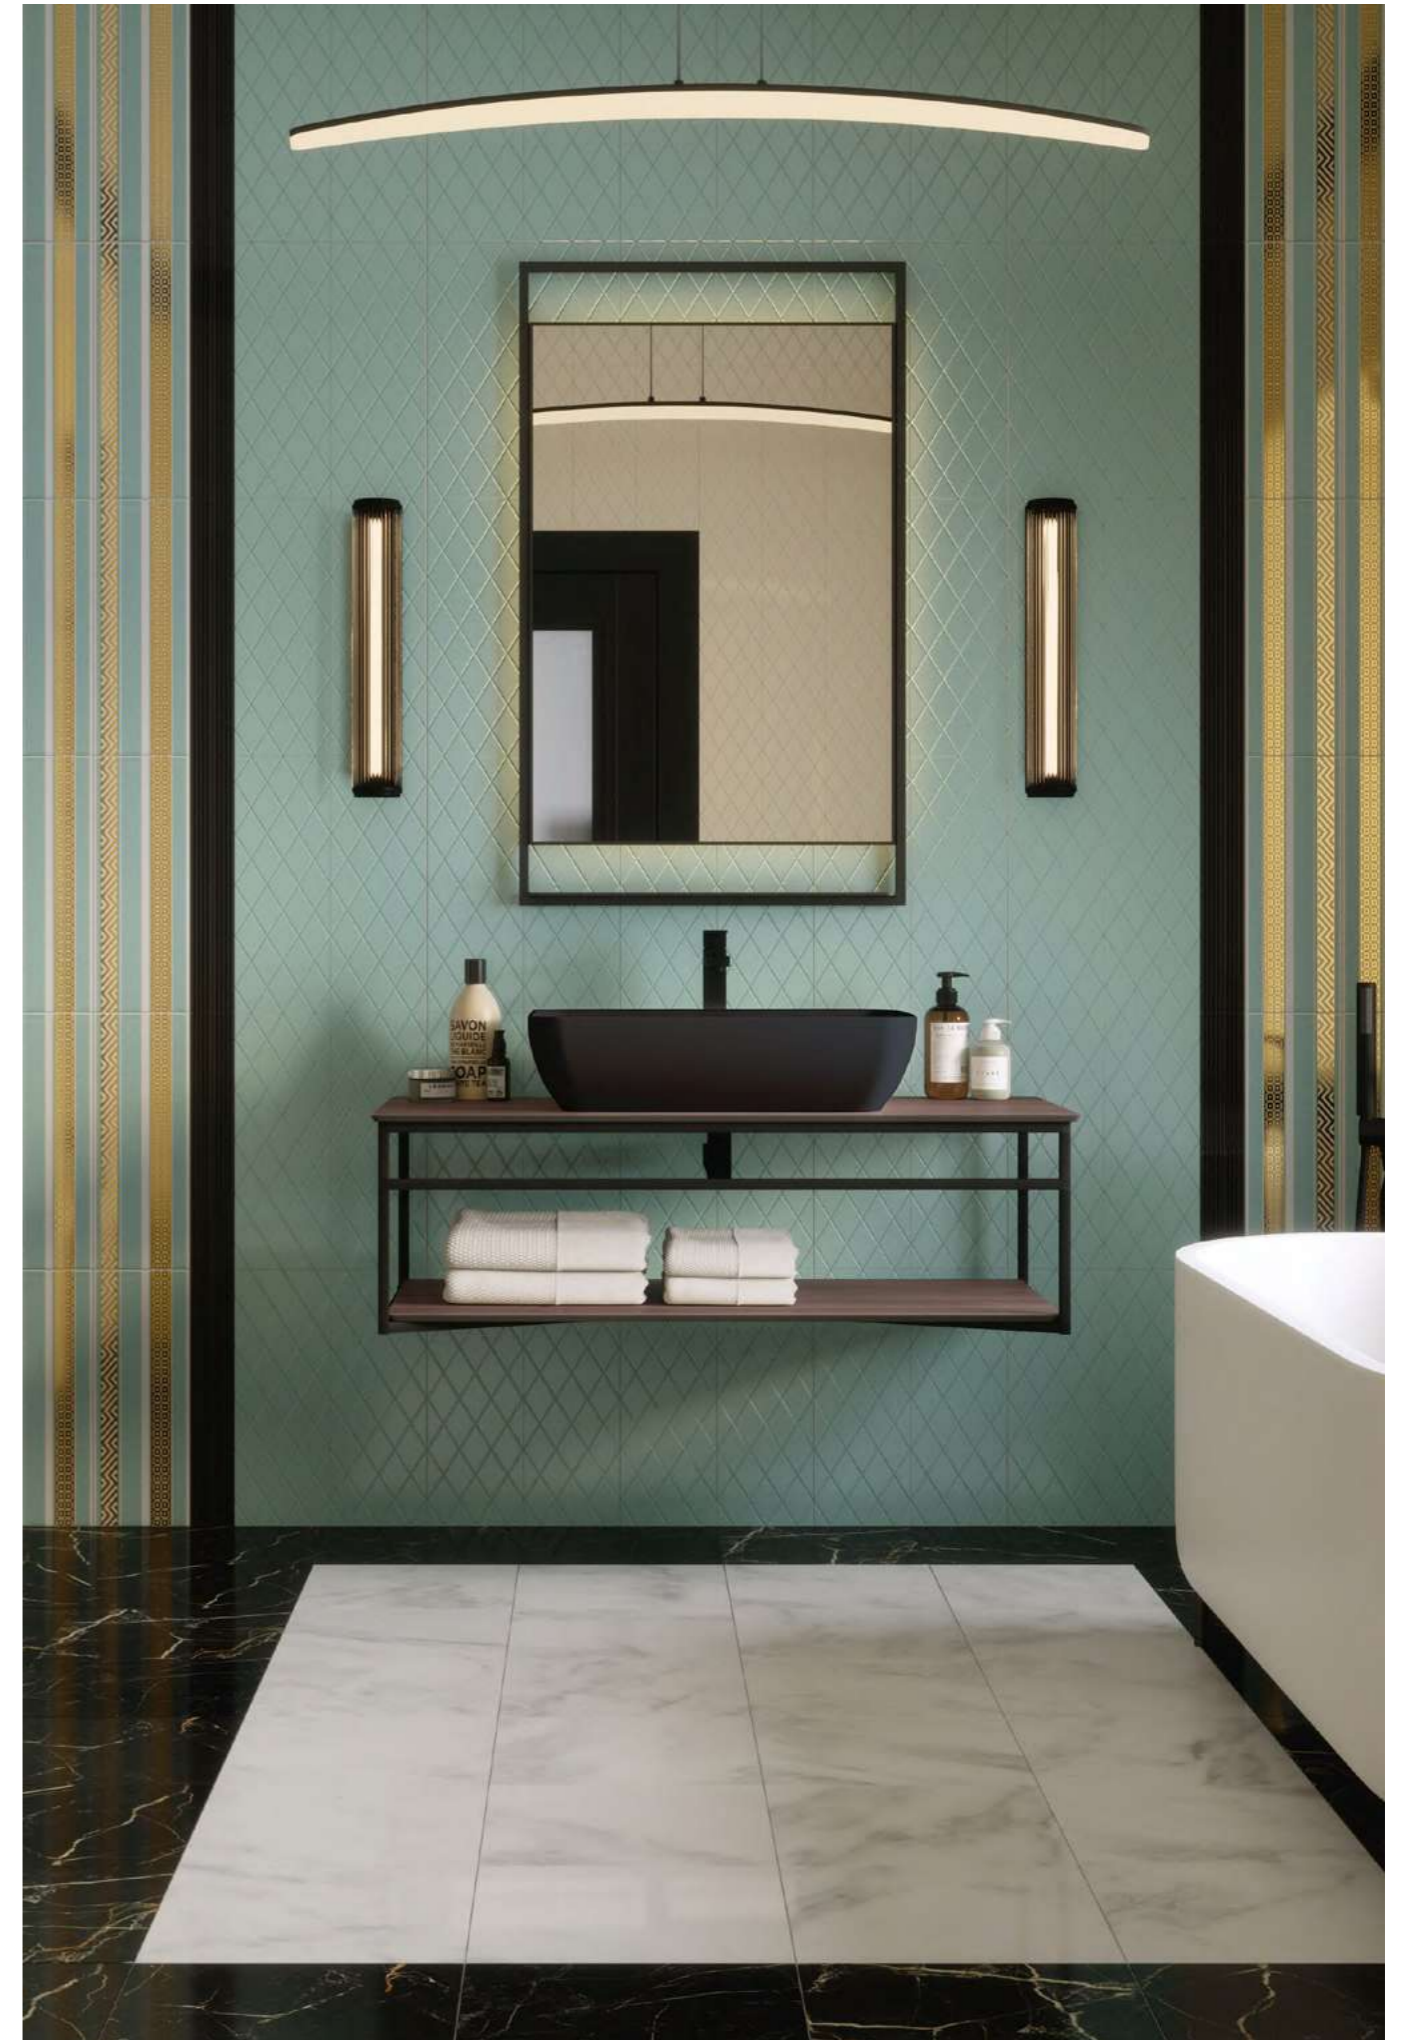

Коллекция PLAZA Next предлагает множество комбинаций «раковина + столешница + металлическая структура». Их можно дополнить зеркалом или пеналом, а также выбрать нужный смеситель, чтобы получить по-настоящему индивидуальную обстановку.

The PLAZA Next collection offers a variety of “washbasin + countertop + metal structure” combinations. They can be complemented with a mirror or a cabinet, and you can also choose the right faucet for a truly individual ambience.