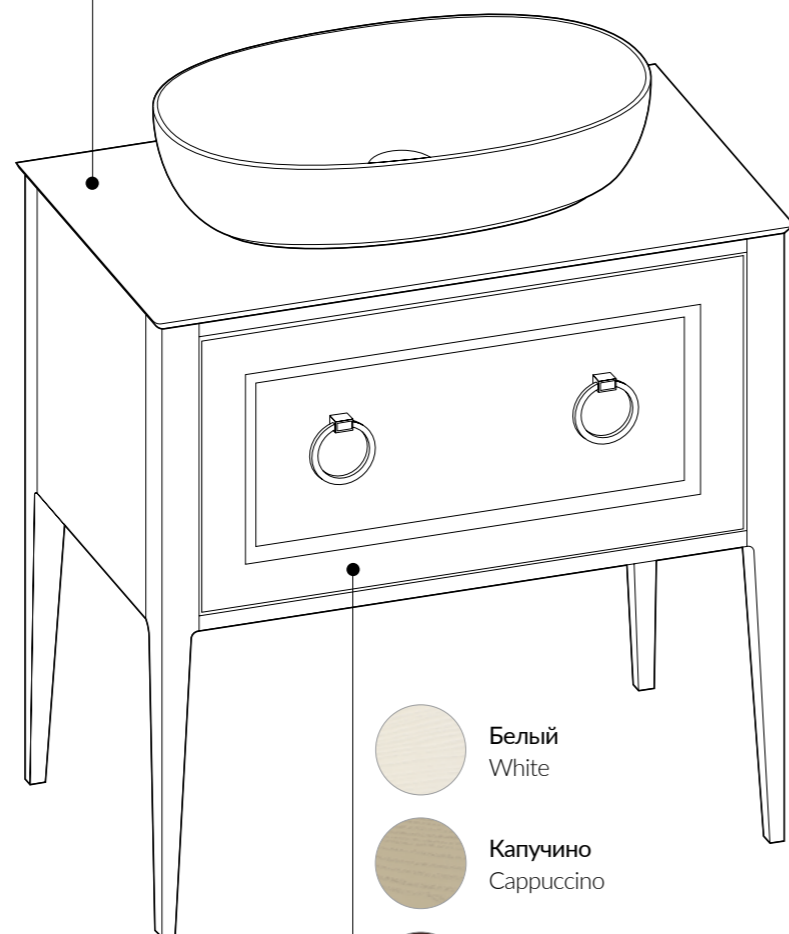

Риальто серый
тёмный
Rialto dark grey

Монте Тиберио
Monte Tiberio

Парнас пепельный
Parnassus ash-grey

Белый
White

Капучино
Cappuccino

Орех
Walnut

Сделать композицию для ванной комнаты более уникальной можно, подобрав сочетание тумбы, раковины и столешницы. Комбинируя цвета, фактуры и размеры, будет просто обеспечить полное соответствие наших решений вашей интерьерной задумке.

Make your bathroom composition more unique by matching the combination of cabinet, washbasin and countertop. By combining colours, textures and sizes, it will be easy to ensure that our solutions best fit your interior design concept.