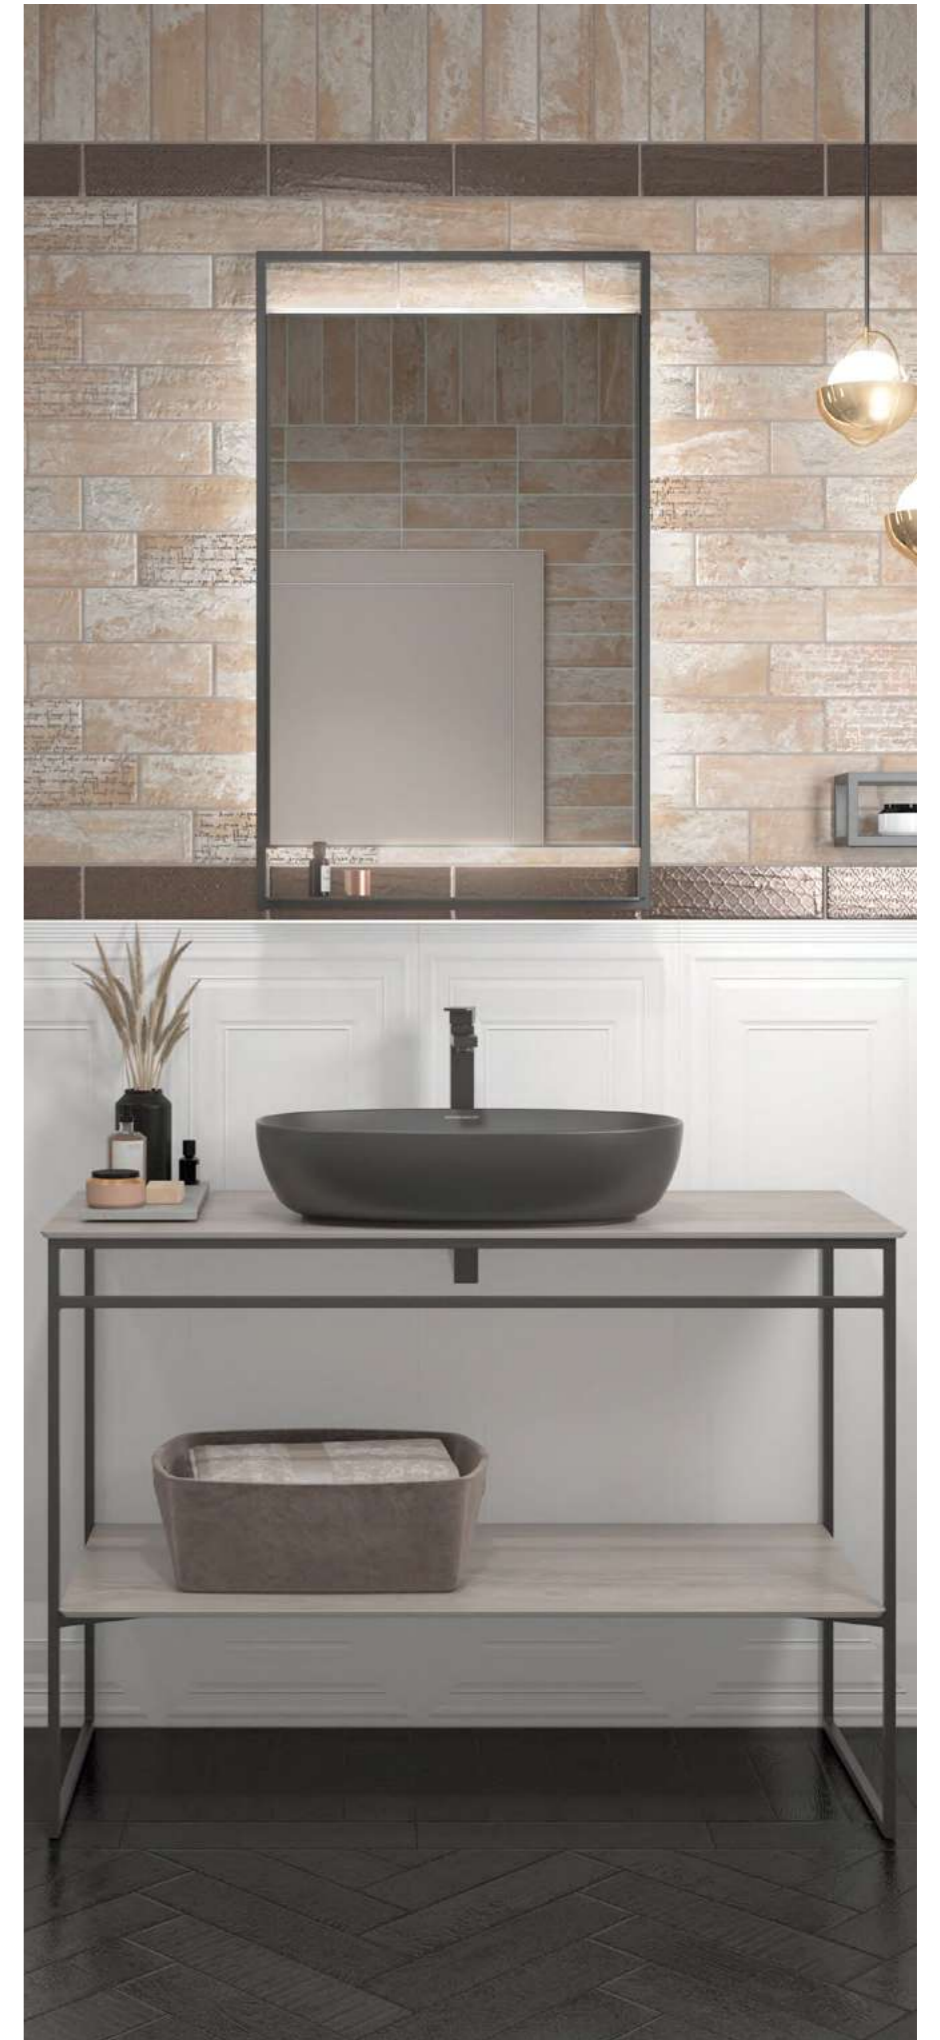

One of the black washbasins, specially produced for PLAZA Next, will look particularly stylish in such a composition. The elegant shape of the washbasin is even more distinctive in this design than in the glossy white finish. The matt washbasins come with a bottom valve with ceramic lid in the same colour.