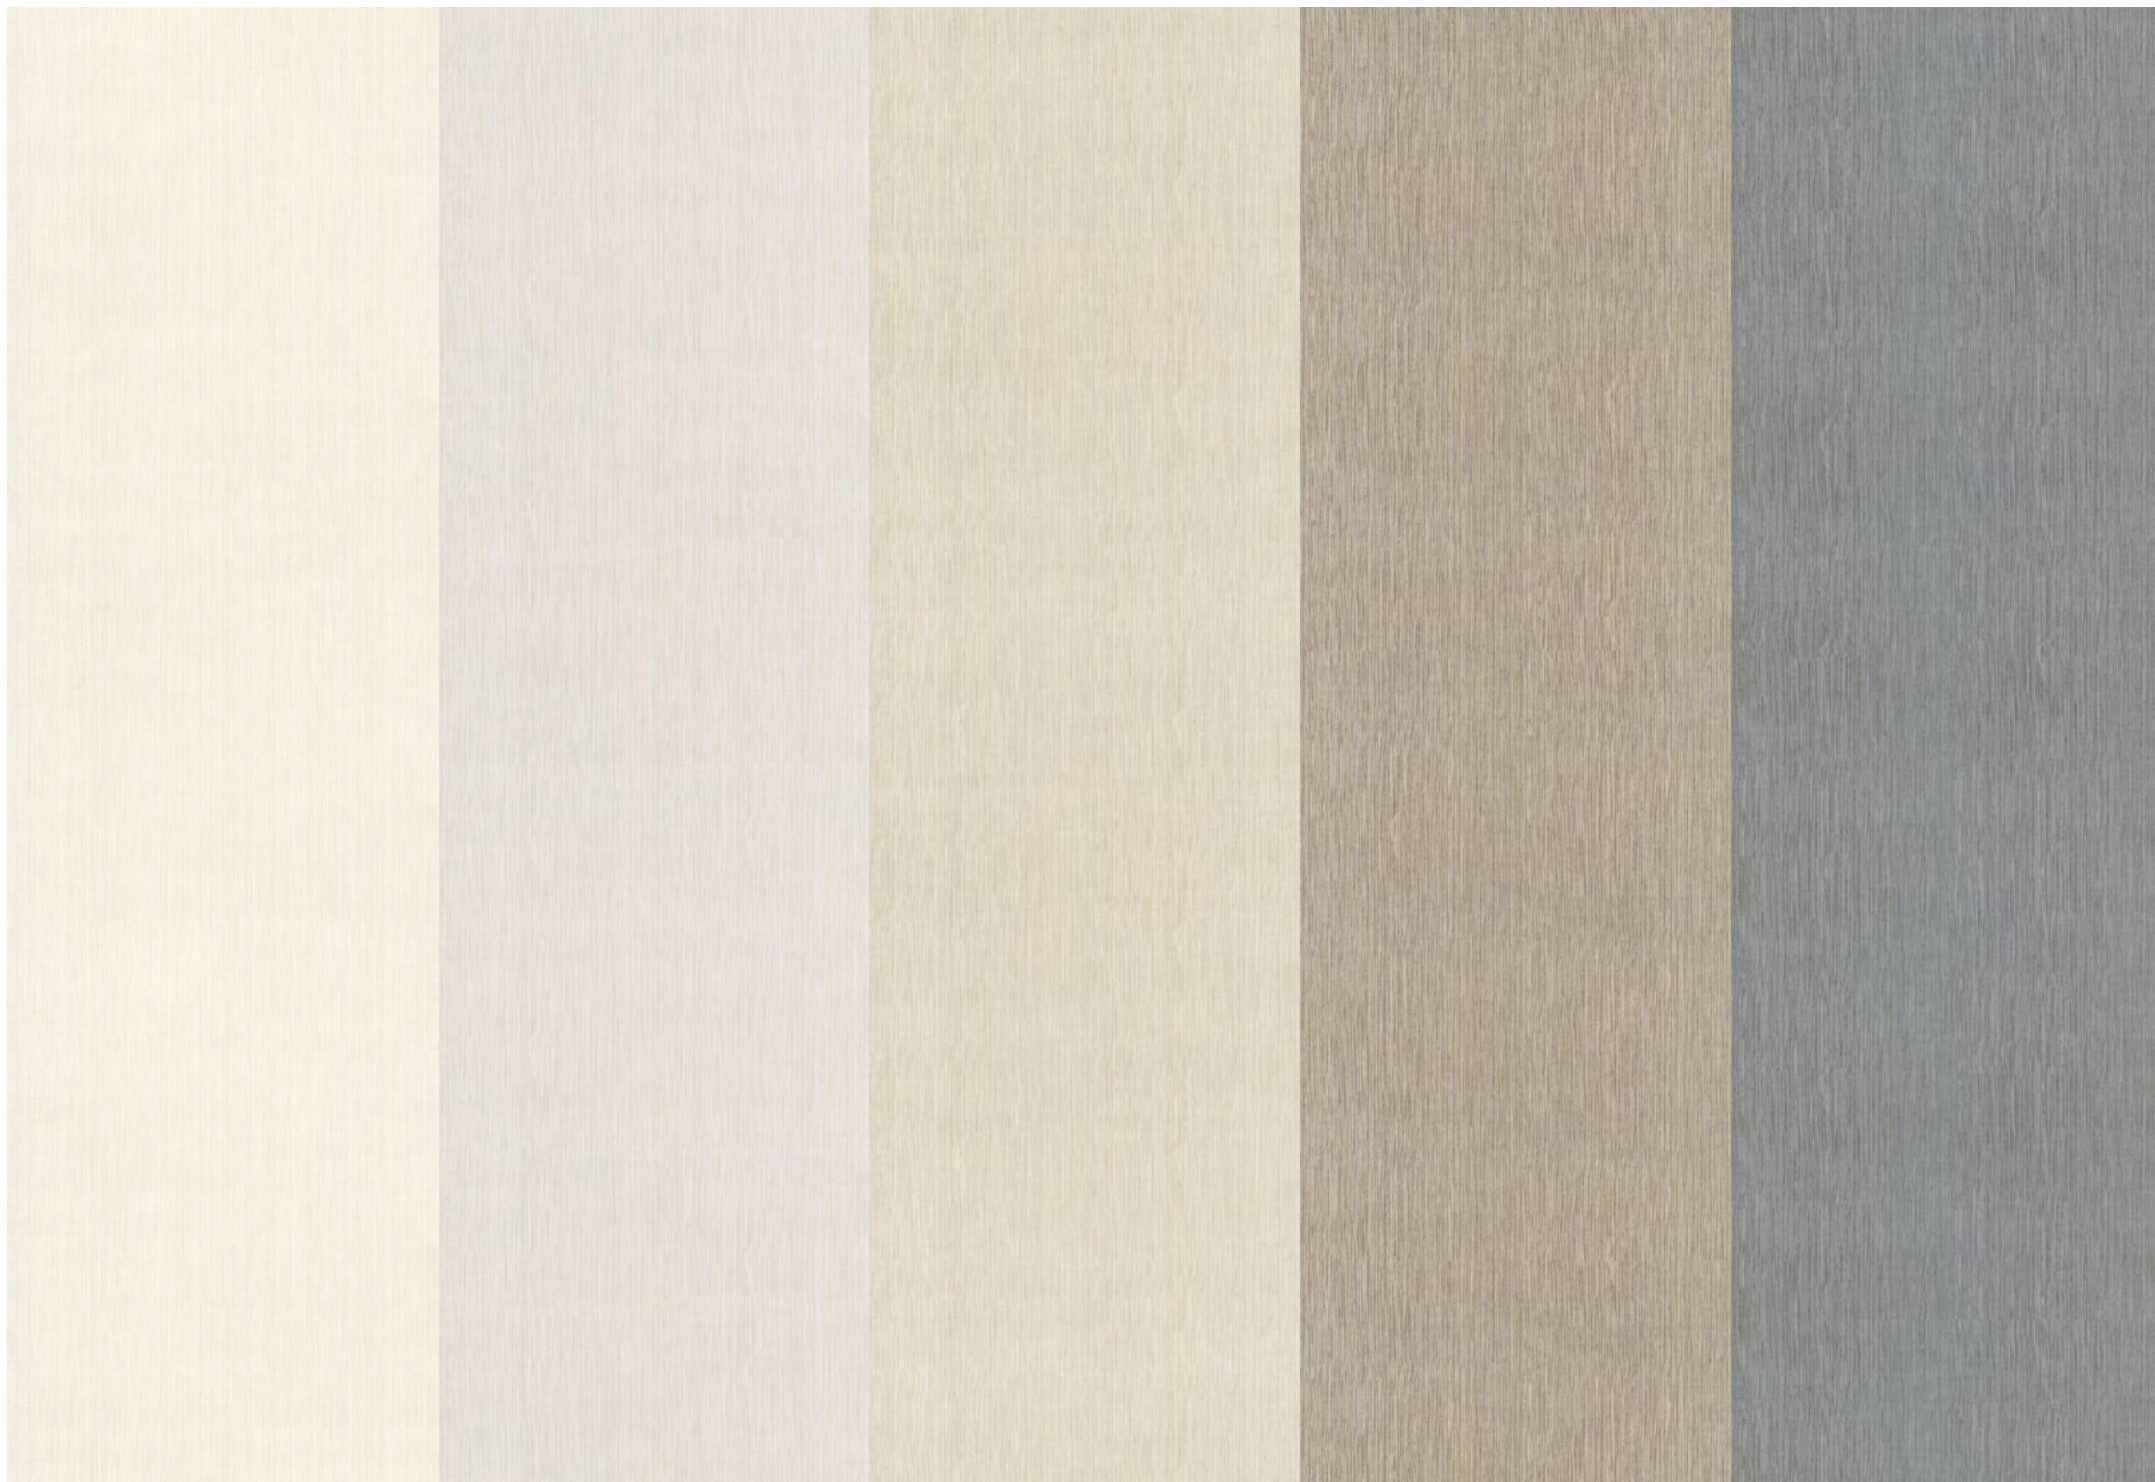

KM5008

KM5007

KM5009

KM5010

KM5011

Рисунок: ткань
Свободная стыковка

Pattern: fabric
Free match